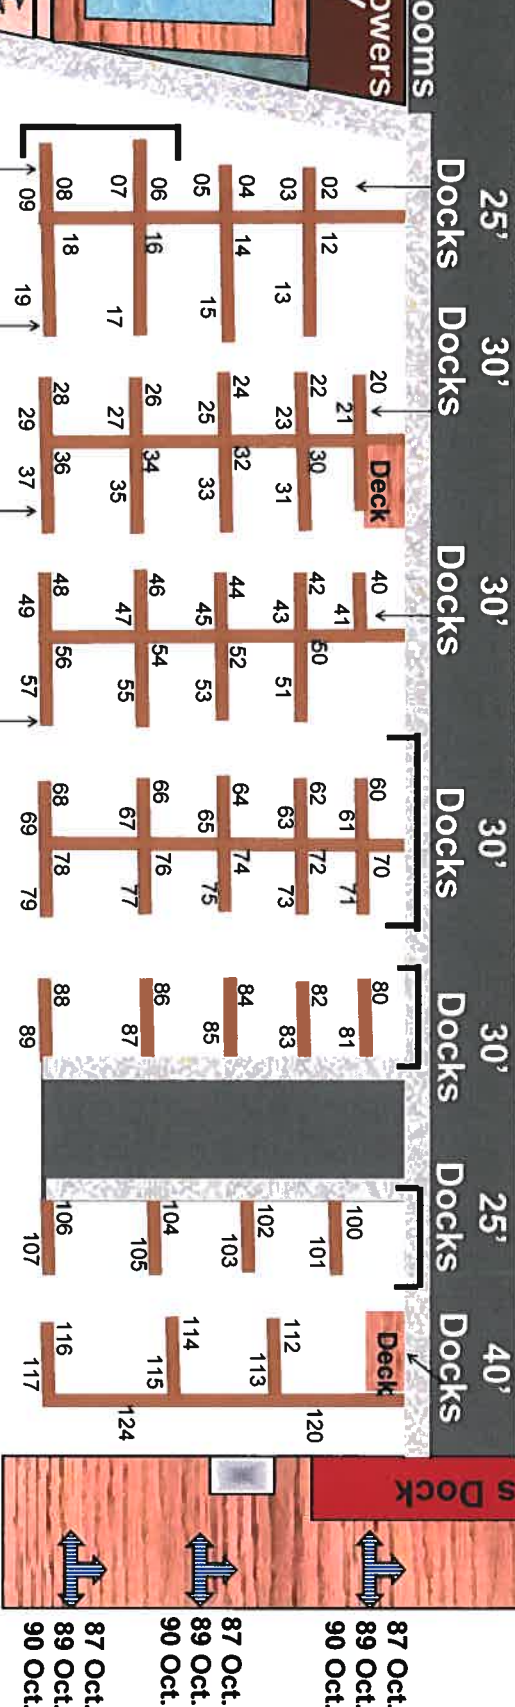

The Catawba Moorings, Inc.
2313 N.E. Catawba Road
Port Clinton, Ohio 43452
Phone: 419-797-4775
E-mail: cmi@cross.net
www.catawbamoorings.com

New Heated
Storage Building

★ When Docking Bow in:

Portside=Odd Numbers
Starboard=Even Numbers