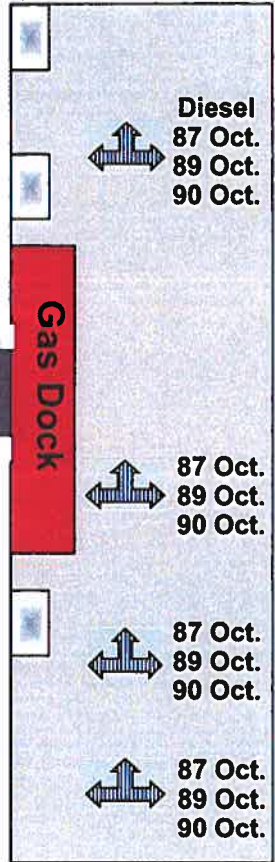

Pump-Outs

Laundry

Restrooms & Shower

Club/Bar

Shop Office

Hoist