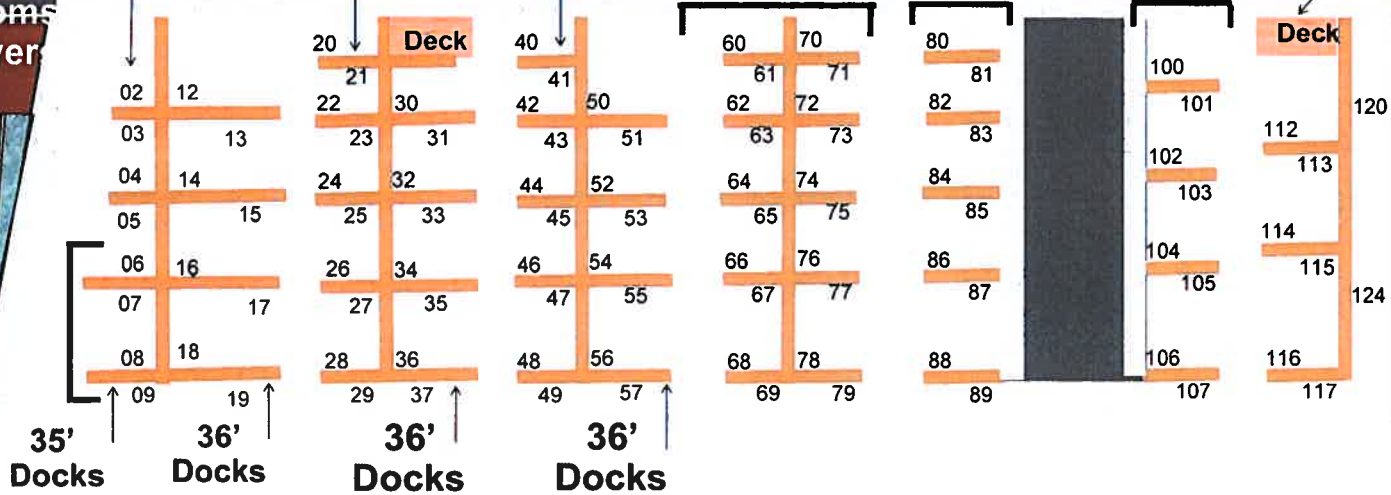

Club/Bar

Shop Office

Hoist

25' Docks 30' Docks 30' Docks 30' Docks 30' Docks 25' Docks 40' Docks

36' Docks

36' Docks

★ When Docking Bow in: Portside=Odd Numbers
 Starboard=Even Numbers