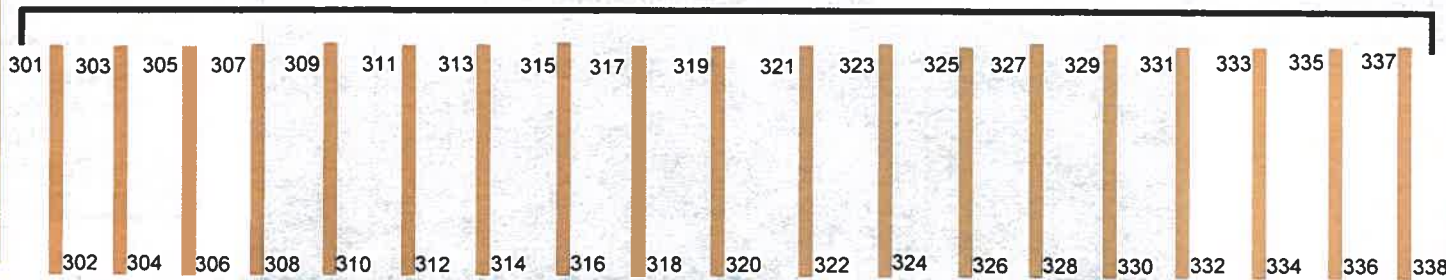

50' Docks

Laundry

Restrooms & Shower