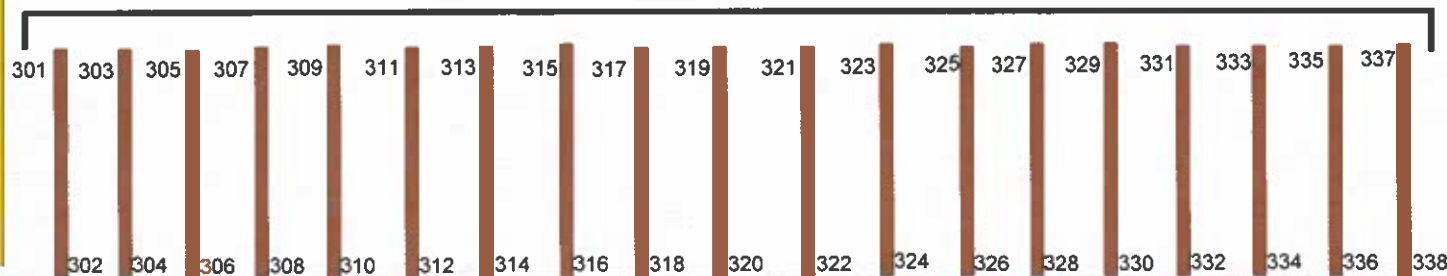

The Catawba Moorings, Inc.
2313 N.E. Catawba Road
Port Clinton, Ohio 43452
Phone: 419-797-4775
E-mail: cmi@cros.net
www.catawbamoorings.com

Pump-Outs

Heated #2
Storage Building

50' Docks

Diesel
87 Oct.
90 Oct.

Gas Dock

87 Oct.
90 Oct.

87 Oct.
90 Oct.

87 Oct.
90 Oct.

Laundry

Restrooms
& Shower