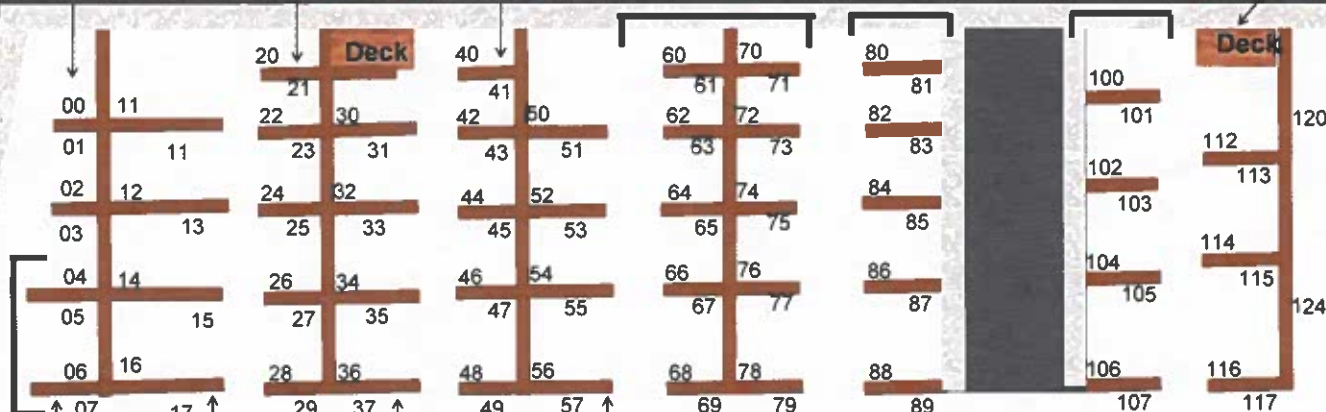

Gas Dock

87 Oct.
90 Oct.

87 Oct.
90 Oct.

87 Oct.
90 Oct.

Laundry

Restrooms
& Shower

25' Docks 30' Docks 30' Docks 30' Docks 30' Docks 25' Docks 40' Docks

35' Docks 36' Docks 36' Docks 36' Docks

36' Docks

36' Docks

Club/Bar

Shop Office

Hoist

★ When Docking Bow in: Portside=Odd Numbers
 Starboard=Even Numbers