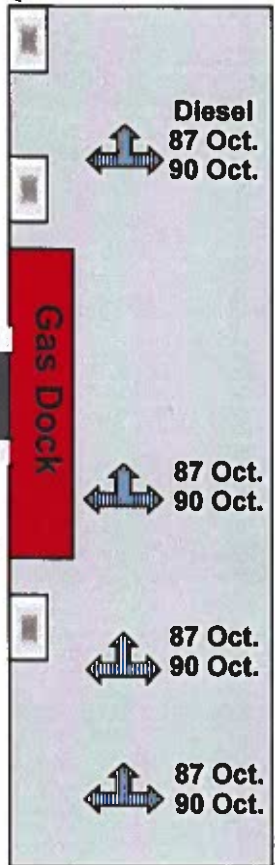

Pump-Outs

Laundry

Restrooms & Shower