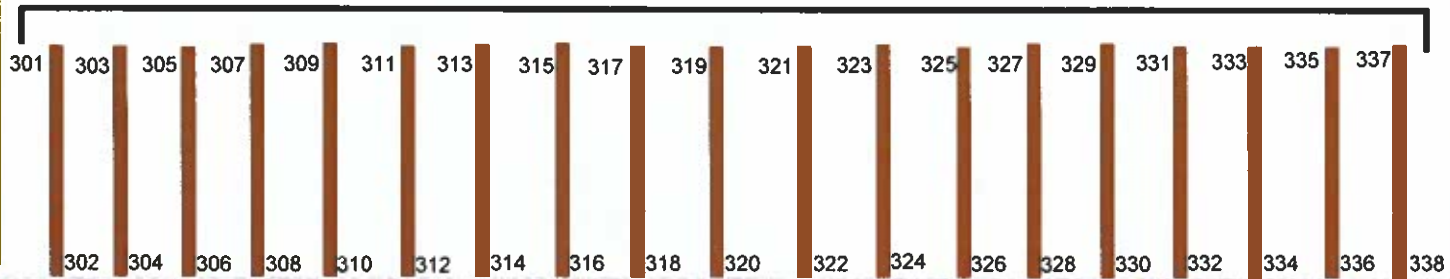

The Catawba Moorings, Inc.
2313 N.E. Catawba Road
Port Clinton, Ohio 43452
Phone: 419-797-4775
E-mail: cmi@cros.net
www.catawbamoorings.com

50' Docks

Pump-Outs

Laundry

Restrooms & Shower

25' Docks   30' Docks   30' Docks   30' Docks   30' Docks   25' Docks   40' Docks

35' Docks   36' Docks   36' Docks   36' Docks

36' Docks

36' Docks

★ When Docking Bow in: Portside=Odd Numbers
Starboard=Even Numbers