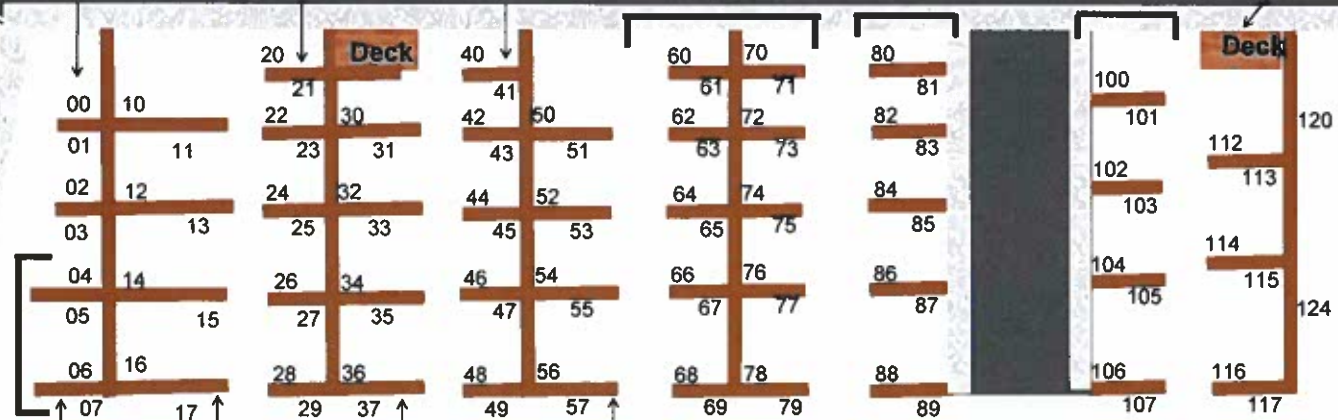

35' Docks 36' Docks 36' Docks 36' Docks

36' Docks

36' Docks

★ When Docking Bow in: Portside=Odd Numbers
 Starboard=Even Numbers