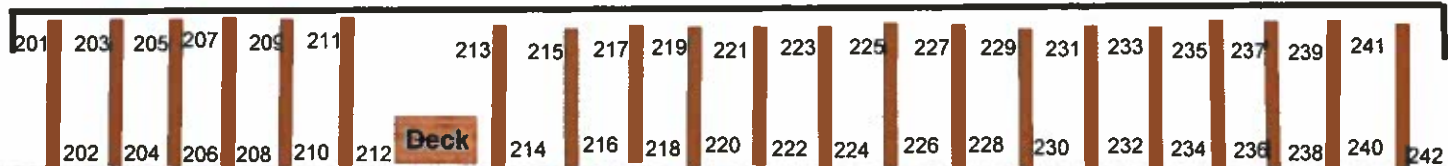

Must store for the 2025-26 Winter Season to get reduced Dockage rate.

These fees include dockage from April 1st through October 31st, all electric, water, restroom/shower privileges, and complimentary Internet service & club fees. Club fees cover annual dues, exclusive use of heated swimming pool, recreation area & clubhouse with bar from Memorial Day through Labor Day Weekend. The club is strictly maintained for use by Catawba Moorings' Dockers only. All Prices subject to change.

35' Docks 36' Docks 36' Docks 36' Docks

36' Docks

36' Docks

★ When Docking Bow in: Portside=Odd Numbers
 Starboard=Even Numbers